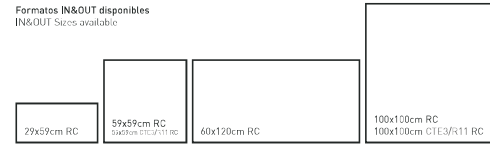

->IN<-OUT>Collection